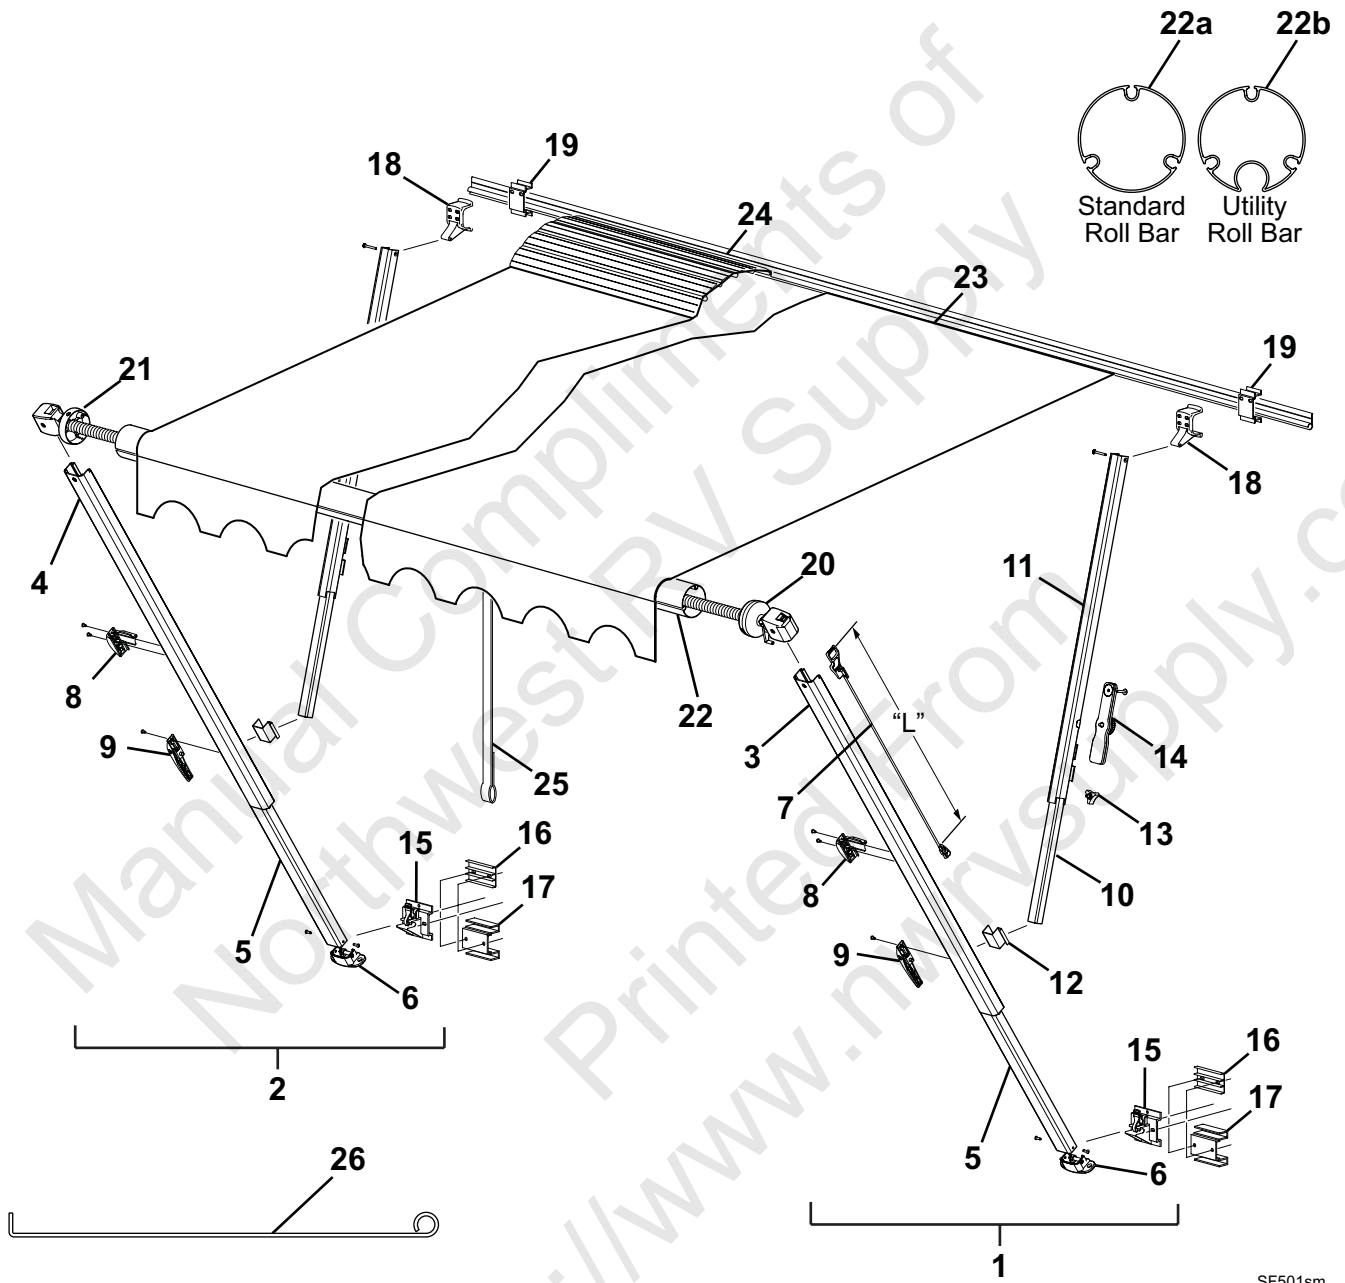

SPIRIT FX AND FIESTA ILLUSTRATED PARTS LIST

SF501sm

Item	Part Number	Description	Notes
1	R00415-xxx-XX	1/2 Set Hardware	Right 1
2	R00416-xxx-XX	1/2 Set Hardware	Left 1
3	R00410-xxx-XX	Upper Main Arm	Right 1
4	R00411-xxx-XX	Upper Main Arm	Left 1
5	R00412-xxx-XX	Lower Main Arm (includes Item 6)	1
6	901020	Carport Foot	Black
	901020W	Carport Foot	White
7	R012803-005	Remote Lock, White L = 38.5"	Universal
	R012803-006	Remote Lock, Black L = 38.5"	Universal
	R012803-105	Remote Lock, White L = 25.4"	Hi-Lo
	R012803-106	Remote Lock, Black L = 25.4"	Hi-Lo
	R012803-405	Remote Lock, White L = 41.5"	Monaco
	R012803-406	Remote Lock, Black L = 41.5"	Monaco
	R012803-505	Remote Lock, White L = 51.8"	Teton
	R012803-506	Remote Lock, Black L = 51.8"	Teton
	R012803-205	Remote Lock, White L = 34.4"	Short
	R012803-206	Remote Lock, Black L = 34.4"	Short
8	901017	Travel Lock, Black	
	901017W	Travel Lock, White	
9	901015W	Handle, White	
	901015	Handle, Black	
10	R00414-xxx-XX	Lower Brace	
11	R00413-xxx-XX	Upper Brace	
12	R00405	Brace Slider	
	R00549	Brace Slider	Pre 1997
13	901022	Locking Knob	
14	902801W	Canopy Clamp, White	
	902801	Canopy Clamp, Black	
15	901019W	Bottom Bracket, White	
	901019	Bottom Bracket, Black	
16	R00716	Bottom Bracket, Shim, Optional	pkg of 2
17	169037	Bottom Bracket Stand-Off, Optional	Airstream
18	901018W	Top Bracket, White	
	901018	Top Bracket, Black	
19	249153	Top Bracket Stand-Off	Optional
20	R00926XXX	Spring Assy, RH	7' 11" or less 1,2,3
	R00925XXX	Spring Assy, RH	8'-18' 1,2
	R00926XXX	Spring Assy, RH	18' 1" and longer 1,2
21	R00923XXX	Spring Assy, LH	8'-18' Width 1,2
	R00924XXX	Spring Assy, LH	18' 1" and longer 1,2
	R098226-005	Idler End Cap, White (Does Not Include a Spring)	7' 11" or less 2,3
	R098226-006	Idler End Cap, Black (Does Not Include a Spring)	7' 11" or less 2,3
22a	19xx00	Roller Tube, 3-Slot	3 1/2" Dia
22b	15xx00A	Roller Tube, w/ Utility Slot	3 1/2" Dia
23		Canopy Only	Refer to Canopy Order Form
24		Canopy w/ Alumaguard	Refer to Canopy Order Form
25	901011	Pull Strap	
26	901035	Pull Wand	43"
	901035XL	Pull Wand	61"
	<i>The following items are not shown</i>		
	R012479-006	Hardware Pack	Black Castings
	R012479-005	Hardware Pack	White Arms w/ White Castings
	R034870-MP	End Plug Adaptor Pkg	For models 1996 and older
	249161	Hi-Lo Bracket	
	030573	Slider Set Set Screw	2