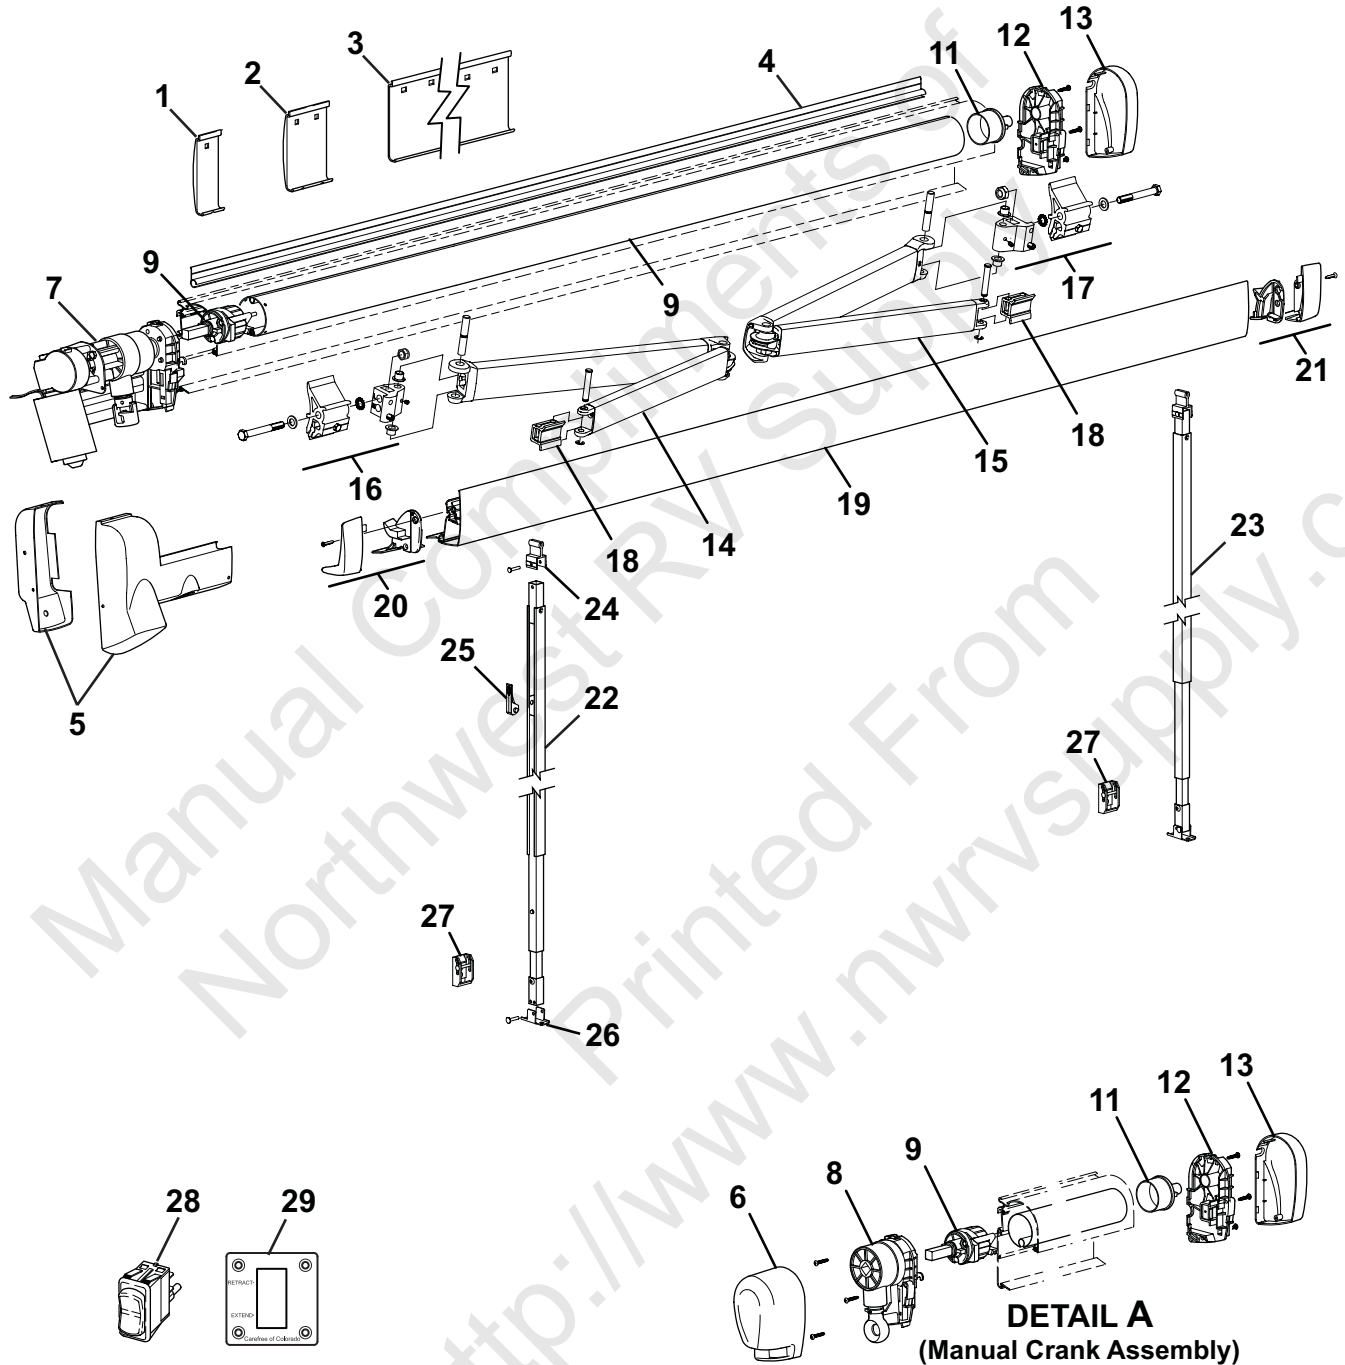

FREEDOM SERIES PATIO AWNING ILLUSTRATED PARTS LIST
- MANUFACTURED PRIOR TO 12-08 (SERIES CODE TW)

Limited replacement part availability. Contact Carefree Before Ordering.

Item	Part Number	Description	Notes
	R001543	Bracket Pack 8'-9'	NOT SHOWN 2
	R001544	Bracket Pack 10'-11'	NOT SHOWN 2
	R001545	Bracket Pack 12'-13'	NOT SHOWN 2
1	Available In Bracket Pack Only - See Note 2	Mounting Plate	1 1/2" 2
2		Mounting Plate	3" 2
3		Mounting Plate	18" 2
4		Awning Rail	See Hardware and Accessories
5	R001023BLK	End Cap, Motor, BLK, 2 Pieces	LH
6	R001023WHT	End Cap, Motor, WHT, 2 Pieces	LH
7	R001026XXX	End Cap, Hand Crank	LH 1
8	R001095	Motor Assy	
9	R001022	Manual Crank Assy	
	062600-003	End Plug, Roller Tube	LH
10		Roller Tube	See Hardware and Accessories
11	062600-002	End Plug, Roller Tube	RH
12	R001024	End Plate	RH
13	R001025XXX	End Cap	RH 1
14	R012530-TB68L	LH Spring Arm 8'	
	R012530-TB76L	LH Spring Arm 9'	
	R012530-TB94L	LH Spring Arm 10'-13'	
15	R012530-TB68R	RH Spring Arm 8'	
	R012530-TB76R	RH Spring Arm 9'	
	R012530-TB94R	RH Spring Arm 10'-13'	
16	R019268-001	Connector Assy, Chassis	LH
17	R019268-101	Connector Assy, Chassis	RH
18	R019269-001	Connector Assy, Lead Rail	
19	R001585XXX-xxx	Lead Rail, Outer	1
	R001586XXX-xxx	Lead Rail, Inner	1
20	R001027XXX	End Plate, Lead Rail	LH 1
21	R001028XXX	End Plate, Lead Rail	RH 1
22,23		Ground Support	
		Awning Length (22) LH (23) RH	
		8 foot R00201 R00205	
		9 foot R00202 R00206	
		10-11 feet R00203 R00207	
		12-13 feet R00204 R00208	
24	R00353	Pivot Block	
25	R00144	Flipper Latch Assy	
26	R00394	Carport Foot	
27	R00038	Bottom Bracket	Qty 1
28	R001116	Switch, DPDT, Momentary	Ext/Ret
29	R040517-001	Plate, Single Switch	Ext/Ret
30		Crank Handle	See Hardware and Accessories