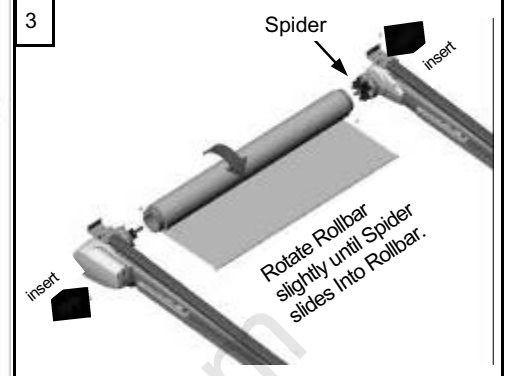

Carefree of Colorado ONE-Touch Quick Install Reference

052931-001 Rev. B

This Manual is Compliments of

Northwest RV Supply

86325 College View Road
Eugene, OR 97405

Local: 541-746-9092

Toll-Free: 866-678-7467