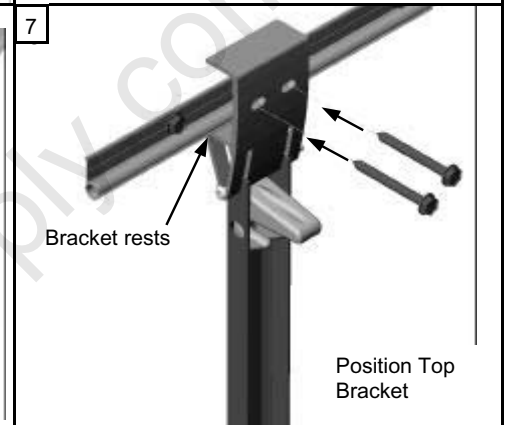

Carefree of Colorado ONE-Touch Quick Install Reference

052931-001 Rev. B

This Manual is Compliments of

Northwest RV Supply

86325 College View Road
Eugene, OR 97405

Local: 541-746-9092

Toll-Free: 866-678-7467