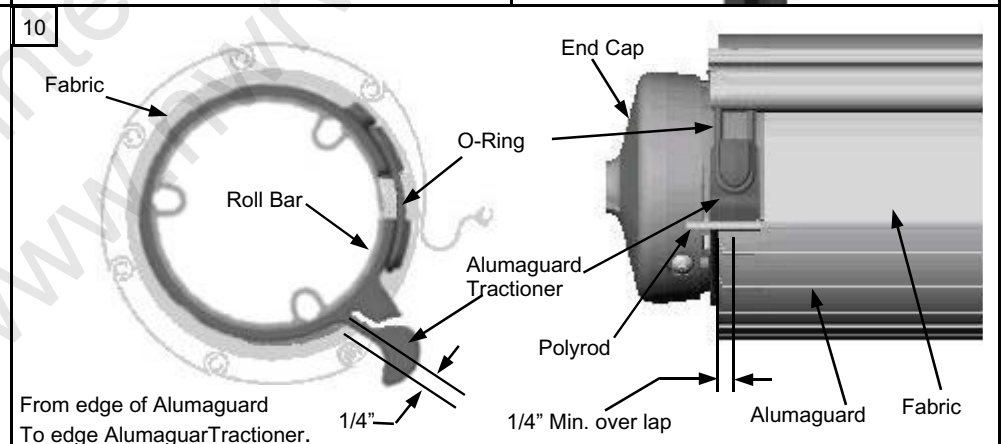

Carefree of Colorado ONE-Touch Quick Install Reference

052931-001 Rev. B

This Manual is Compliments of

Northwest RV Supply

86325 College View Road
Eugene, OR 97405

Local: 541-746-9092

Toll-Free: 866-678-7467