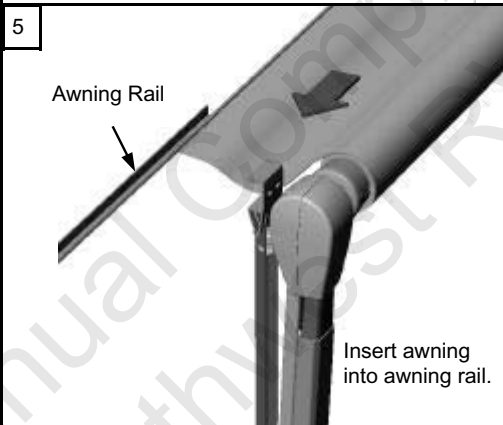

Carefree of Colorado ONE-Touch Quick Install Reference

052931-001 Rev. B

This Manual is Compliments of

Northwest RV Supply

86325 College View Road
Eugene, OR 97405

Local: 541-746-9092

Toll-Free: 866-678-7467