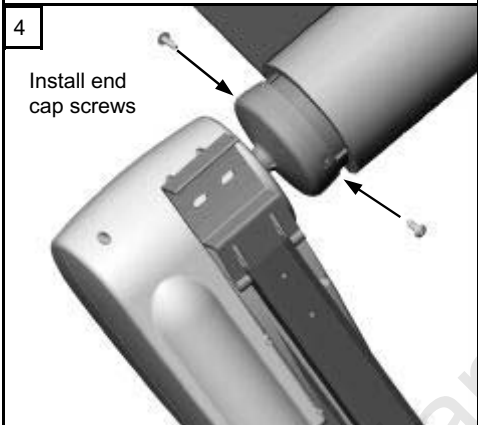

Carefree of Colorado ONE-Touch Quick Install Reference

052931-001 Rev. B

This Manual is Compliments of

Northwest RV Supply

86325 College View Road
Eugene, OR 97405

Local: 541-746-9092

Toll-Free: 866-678-7467