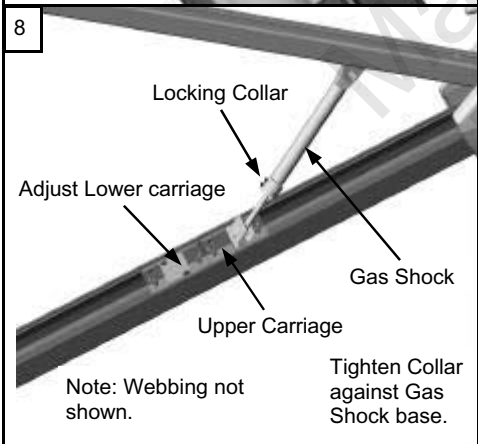

Carefree of Colorado ONE-Touch Quick Install Reference

052931-001 Rev. B

This Manual is Compliments of

Northwest RV Supply

86325 College View Road
Eugene, OR 97405

Local: 541-746-9092

Toll-Free: 866-678-7467