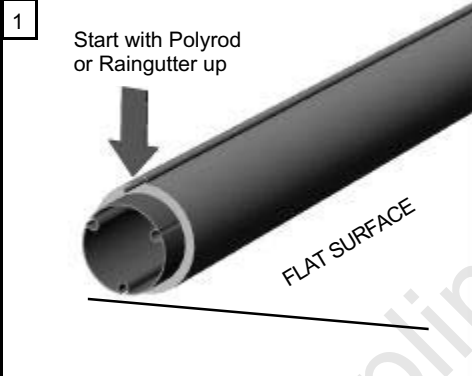

Carefree of Colorado ONE-Touch Quick Install Reference

052931-001 Rev. B

This Manual is Compliments of

Northwest RV Supply

86325 College View Road
Eugene, OR 97405

Local: 541-746-9092

Toll-Free: 866-678-7467