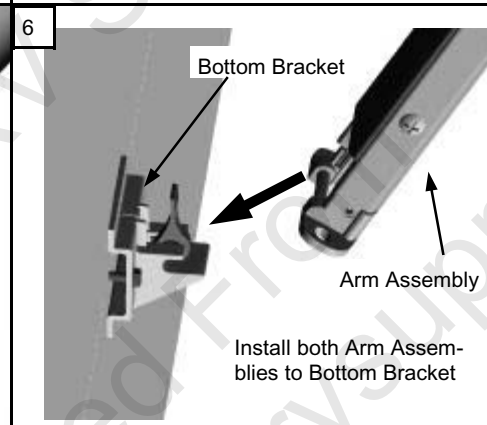

Carefree of Colorado ONE-Touch Quick Install Reference

052931-001 Rev. B

This Manual is Compliments of

Northwest RV Supply

86325 College View Road
Eugene, OR 97405

Local: 541-746-9092

Toll-Free: 866-678-7467