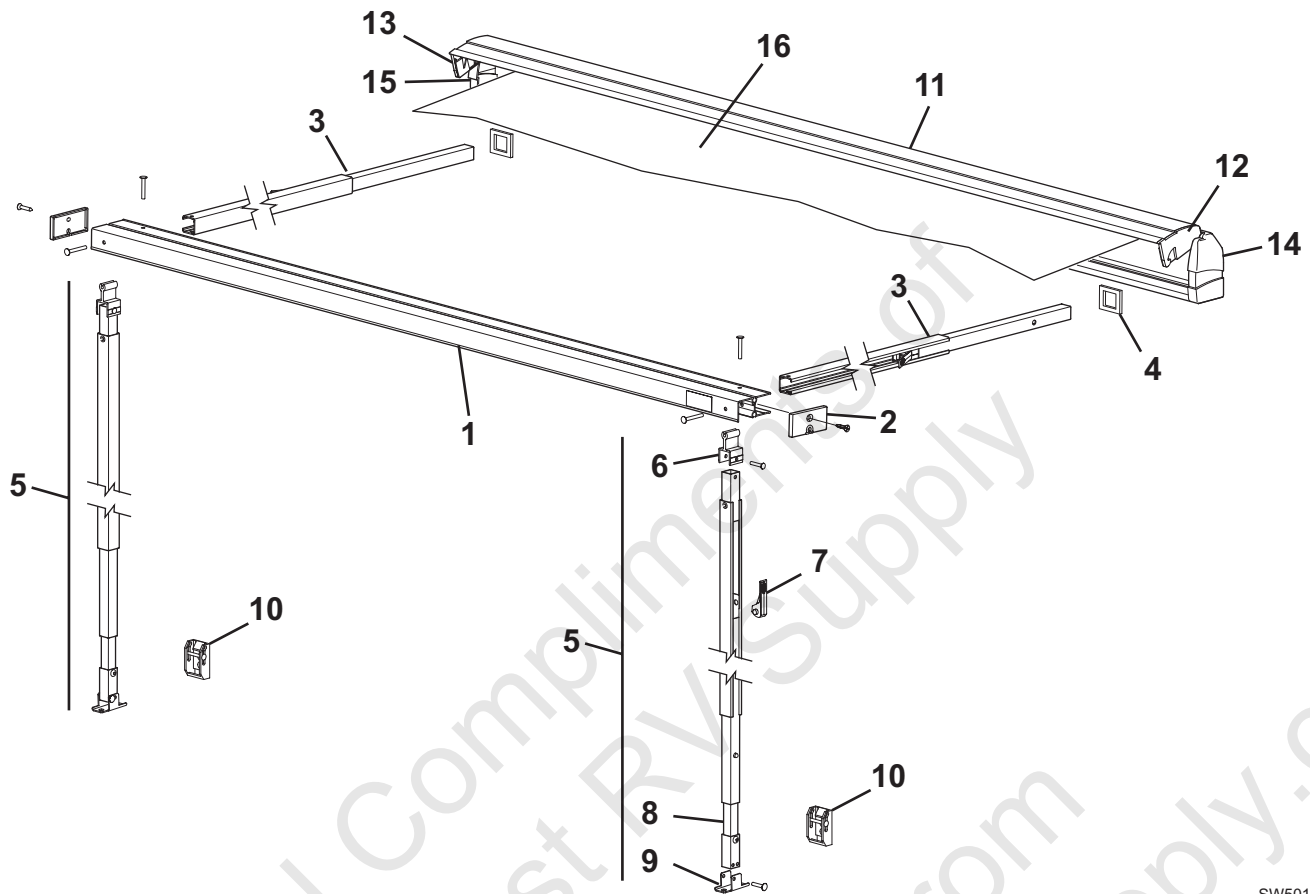

# SIDEWINDER II ILLUSTRATED PARTS LIST

SW501

Item	Part Number	Description	Notes
1	R00670	Lead Rail	8'
	R00558		9'
	R00671		10'
2	R00396	End Cap	2 per pkg
	R00584		
3	R00585	Rafter Assy	8'
	R00585		9' - 10'
4	R00586	Rafter Retainer, Rubber	
	R00581		
	R00582		
	R00583		
	R00573		9' - 12'
	R00687		UPS Shippable
6	R00353	Pivot Block	
7	R00144	Flipper Latch Assy	
8	R00587	Telescoping Extender	6' - 8'
9	R00394	Carport Foot	
10	R00038	Bottom Bracket Assy	
	R00578		
11	R00578	Housing Assy	8'
	R00579		9'
	R00580		10'
12	R00433	End Cap, Cover, RH	
13	R00432	End Cap, Cover, LH	
14	R00436	End Cap Assy, Housing, RH	
15	R00435	End Cap Assy, Housing, LH	
16		Canopy Only	Refer to Canopy Order Form
17	R00588	Hardware Pack	Not Shown