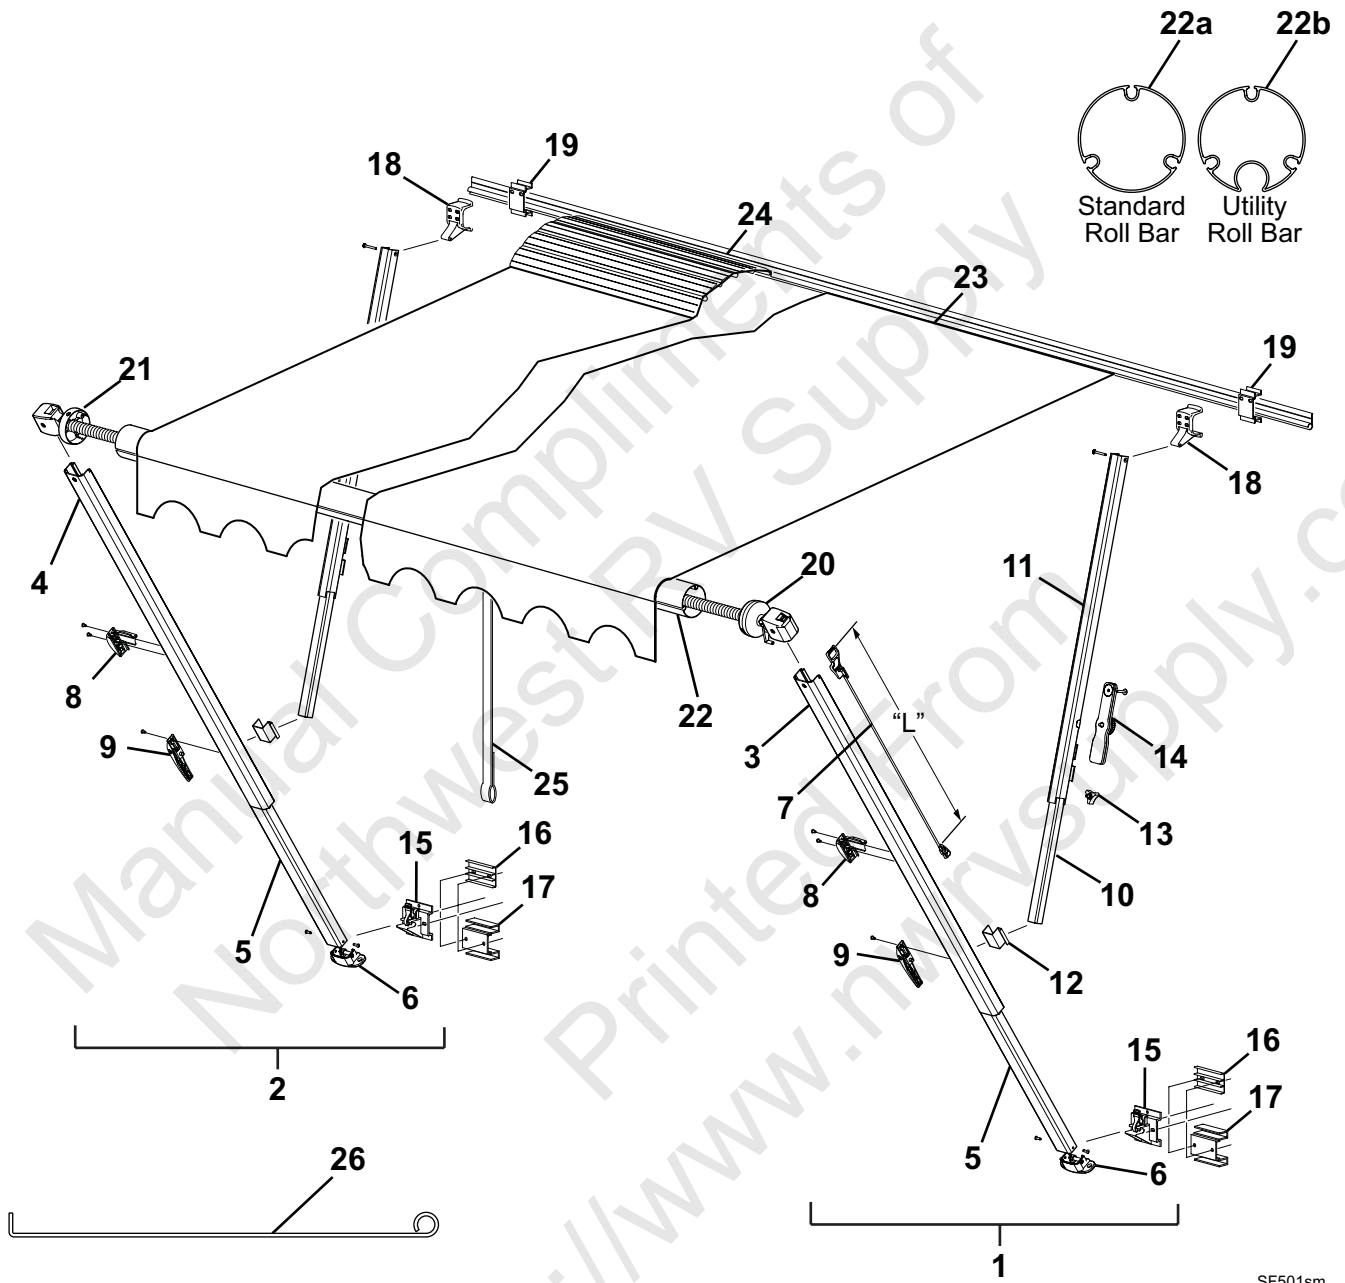

SPIRIT FX AND FIESTA ILLUSTRATED PARTS LIST

SF501sm

Item	Part Number	Description	Notes
1	R00415-xxx-XX	1/2 Set Hardware	Right 1
2	R00416-xxx-XX	1/2 Set Hardware	Left 1
3	R00410-xxx-XX	Upper Main Arm	Right 1
4	R00411-xxx-XX	Upper Main Arm	Left 1
5	R00412-xxx-XX	Lower Main Arm (includes Item 6)	1
6	901020	Carport Foot	Black
	901020W	Carport Foot	White
7	R012803-005	Remote Lock, White	L = 38.5" Universal
	R012803-006	Remote Lock, Black	L = 38.5" Universal
	R012803-105	Remote Lock, White	L = 25.4" Hi-Lo
	R012803-106	Remote Lock, Black	L = 25.4" Hi-Lo
	R012803-405	Remote Lock, White	L = 41.5" Monaco
	R012803-406	Remote Lock, Black	L = 41.5" Monaco
	R012803-505	Remote Lock, White	L = 51.8" Teton
	R012803-506	Remote Lock, Black	L = 51.8" Teton
	R012803-205	Remote Lock, White	L = 34.4" Short
	R012803-206	Remote Lock, Black	L = 34.4" Short
8	901017	Travel Lock, Black	
	901017W	Travel Lock, White	
9	901015W	Handle, White	
	901015	Handle, Black	
10	R00414-xxx-XX	Lower Brace	
11	R00413-xxx-XX	Upper Brace	
12	R00405	Brace Slider	
	R00549	Brace Slider	Pre 1997
13	901022	Locking Knob	
14	902801W	Canopy Clamp, White	
	902801	Canopy Clamp, Black	
15	901019W	Bottom Bracket, White	
	901019	Bottom Bracket, Black	
16	R00716	Bottom Bracket, Shim, Optional	pkg of 2
17	169037	Bottom Bracket Stand-Off, Optional	Airstream
18	901018W	Top Bracket, White	
	901018	Top Bracket, Black	
19	249153	Top Bracket Stand-Off	Optional
20	R00926XXX	Spring Assy, RH	7' 11" or less 1,2,3
	R00925XXX	Spring Assy, RH	8'-18' 1,2
	R00926XXX	Spring Assy, RH	18' 1" and longer 1,2
21	R00923XXX	Spring Assy, LH	8'-18' Width 1,2
	R00924XXX	Spring Assy, LH	18' 1" and longer 1,2
	R098226-005	Idler End Cap, White (Does Not Include a Spring)	7' 11" or less 2,3
	R098226-006	Idler End Cap, Black (Does Not Include a Spring)	7' 11" or less 2,3
22a	19xx00	Roller Tube, 3-Slot	3 1/2" Dia
22b	15xx00A	Roller Tube, w/ Utility Slot	3 1/2" Dia
23		Canopy Only	Refer to Canopy Order Form
24		Canopy w/ Alumaguard	Refer to Canopy Order Form
25	901011	Pull Strap	
26	901035	Pull Wand	43"
	901035XL	Pull Wand	61"
	<i>The following items are not shown</i>		
	R012479-006	Hardware Pack	Black Castings
	R012479-005	Hardware Pack	White Arms w/ White Castings
	R034870-MP	End Plug Adaptor Pkg	For models 1996 and older
	249161	Hi-Lo Bracket	
	030573	Slider Set Set Screw	